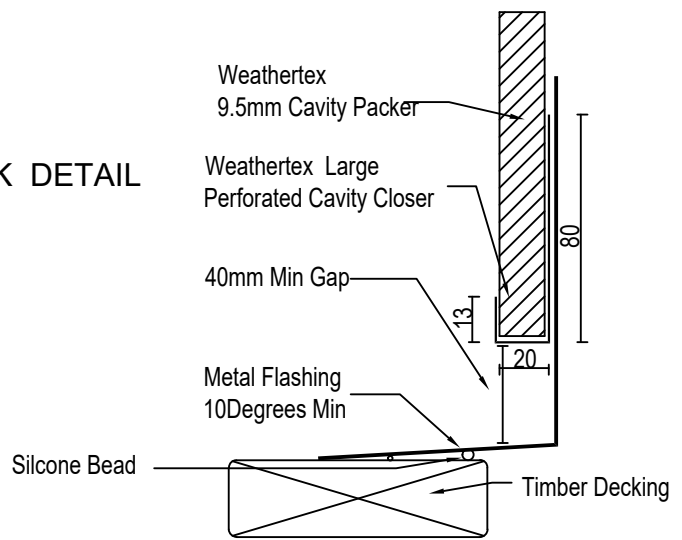

# WALL TO TIMBER DECK

## WALL TO DECK DETAIL

Trimtec Small External LF Aluminium Corner

DETAIL 1

**WEATHERTEX**

**WeatherBoards  
Cavity Fix Construction**

Project Description  
**SWBCF-NZ-14**

Drawn By  
Craig Harvey

Checked By

Drawing Name  
**WALL TO TIMBER DECK**

Date  
**02-03-2014**

Scale  
**NTS**

Am No  
**A**