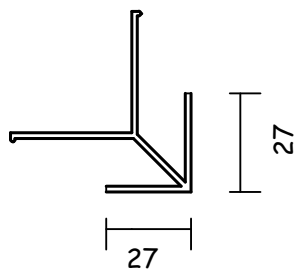

# WALL TO TIMBER DECK

## WALL TO DECK DETAIL

Trimtec Small External LF Aluminium Corner

DETAIL 1

**WEATHERTEX**

**WeatherBoards  
Cavity Fix Construction**

Project Description  
**SWBCF-NZ-14**

Drawn By  
Craig Harvey

Checked By

Drawing Name  
**WALL TO TIMBER DECK**

Date  
**02-03-2014**

Scale  
**NTS**

Am No  
**A**