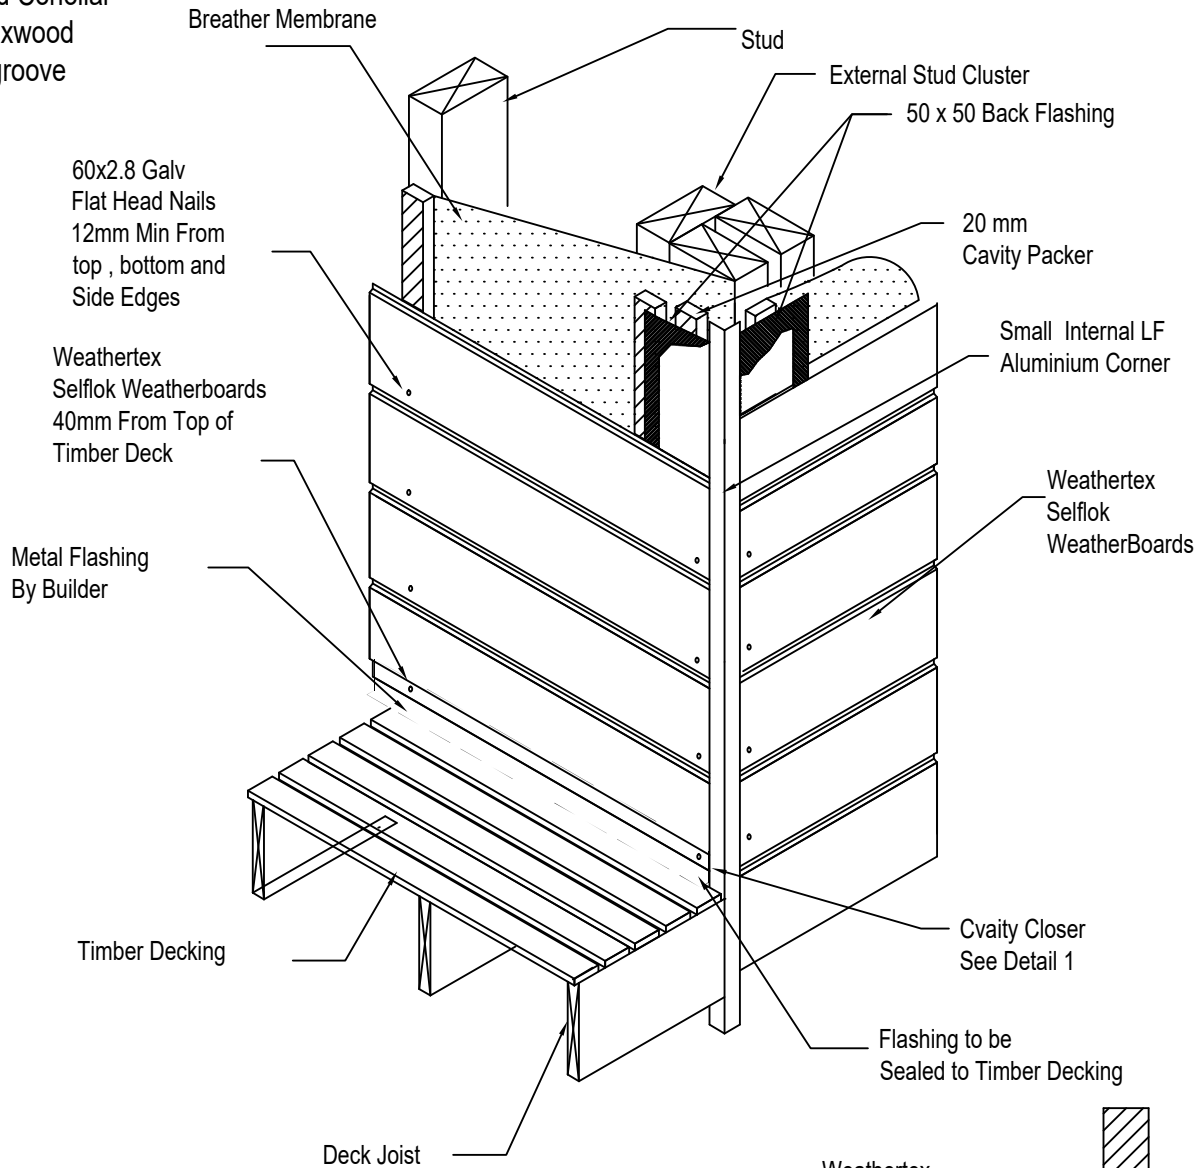

Weathertex Products  
 Selflok Weatherboards  
 Millwood  
 Ecogroove  
 Old Conolial  
 Texwood  
 Vgroove

# WALL TO TIMBER DECK

## WALL TO DECK DETAIL

Trimtec Small External LF Aluminium Corner

DETAIL 1

**WEATHERTEX**

**WeatherBoards  
Cavity Fix Construction**

Project Description  
**SWBCF-NZ-14**

Drawn By  
Craig Harvey

Checked By

Drawing Name  
**WALL TO TIMBER DECK**

Date  
**02-03-2014**

Scale  
**NTS**

Am No  
**A**