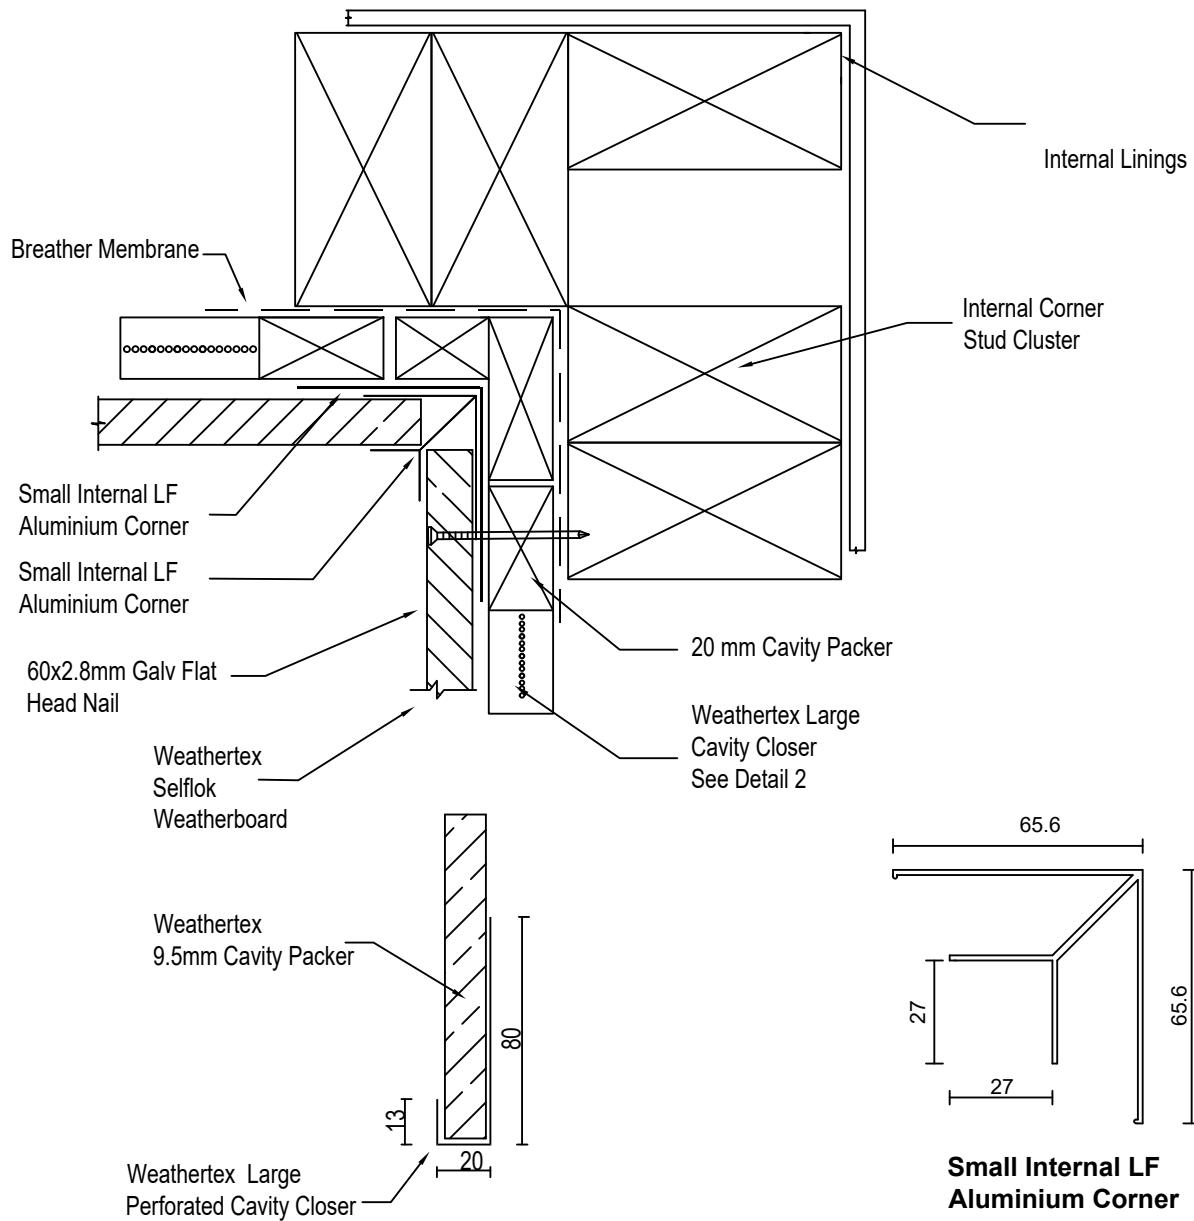

Weathertex Products
 Selflok Weatherboards
 Millwood
 Ecogroove
 Old Conolial
 Texwood
 Vgroove

TRIMTEC SMALL INTERNAL LF ALUMINIUM CORNER

Detail 2

WEATHERTEX

Project Description
WBCF-NZ-6

Drawing Name
Small Internal LF Aluminium Corner

**WeatherBoards
Cavity Fix Construction**

Drawn By
Craig Harvey

Checked By

Date
02-03-2014

Scale
NTS

Amm No
A