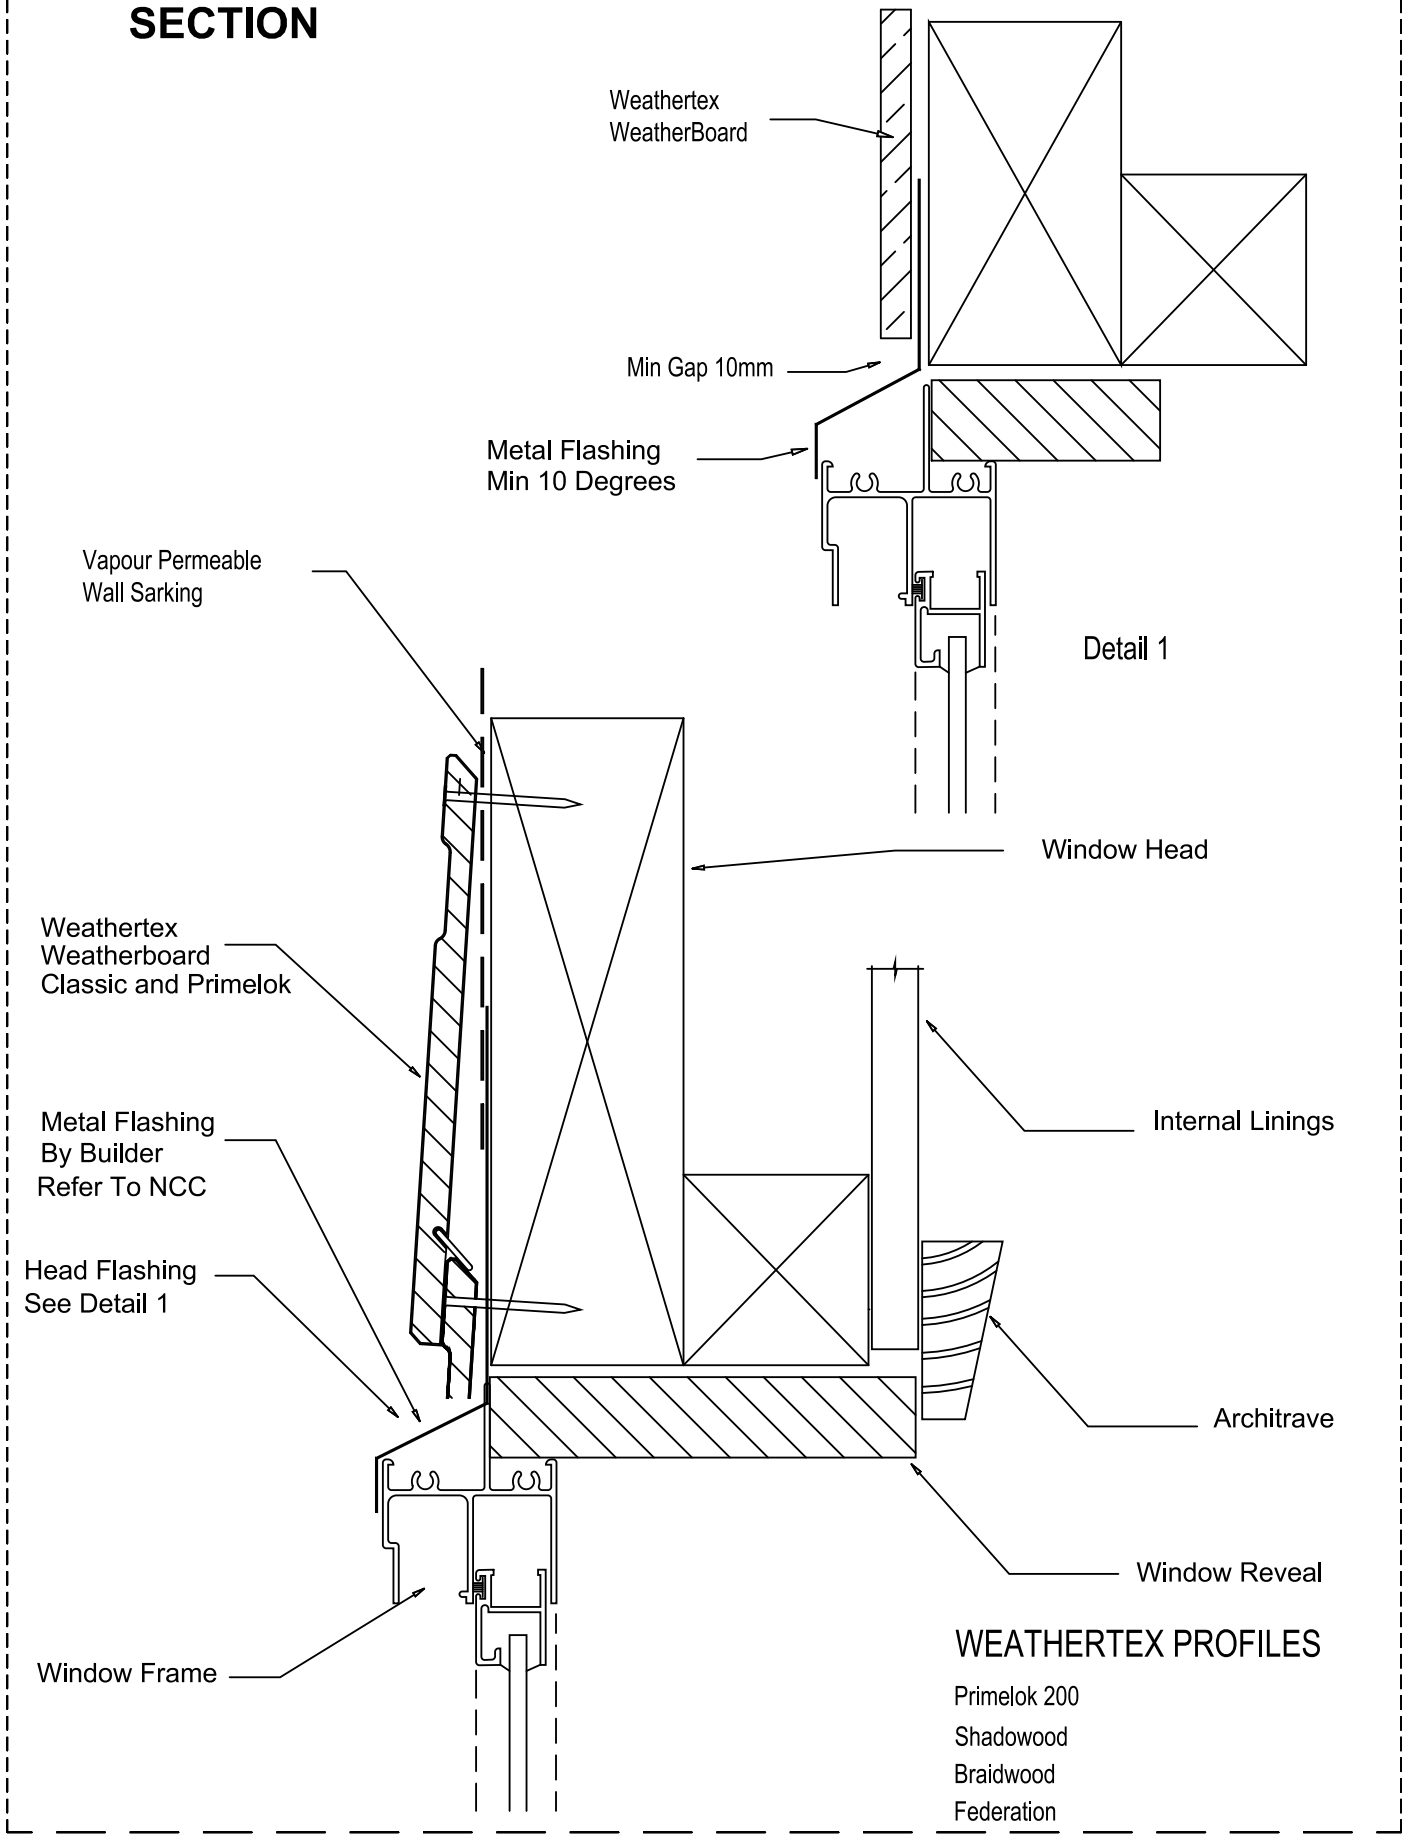

WINDOW HEAD FLASHING SECTION

WEATHERTEX

Project Description

WBDF-9A

Drawing Name

WIDOW HEAD FLASHING

**WeatherBoards
Direct Fix Construction**

Drawn By
Craig Harvey