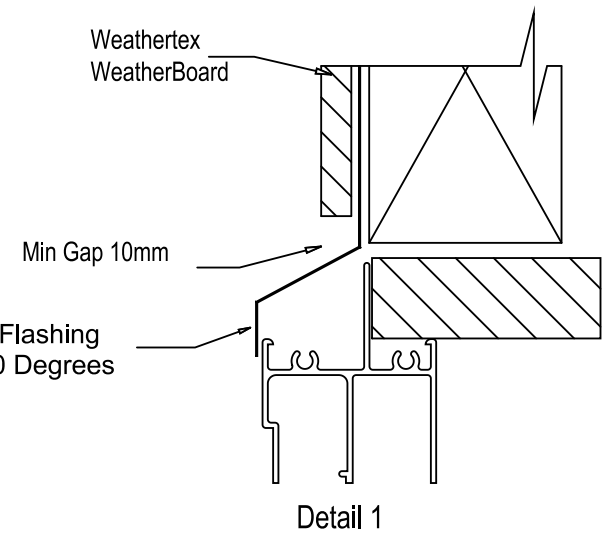

# WINDOW HEAD DETAIL SECTION

## WEATHERTEX PROFILES

- Primelok 200
- Shadowood
- Braidwood
- Federation

**WEATHERTEX**

Project Description  
**WBDF-9**

Drawing Name  
**WINDOW HEAD DETAIL**

**WeatherBoards  
Direct Fix Construction**

Drawn By  
Craig Harvey