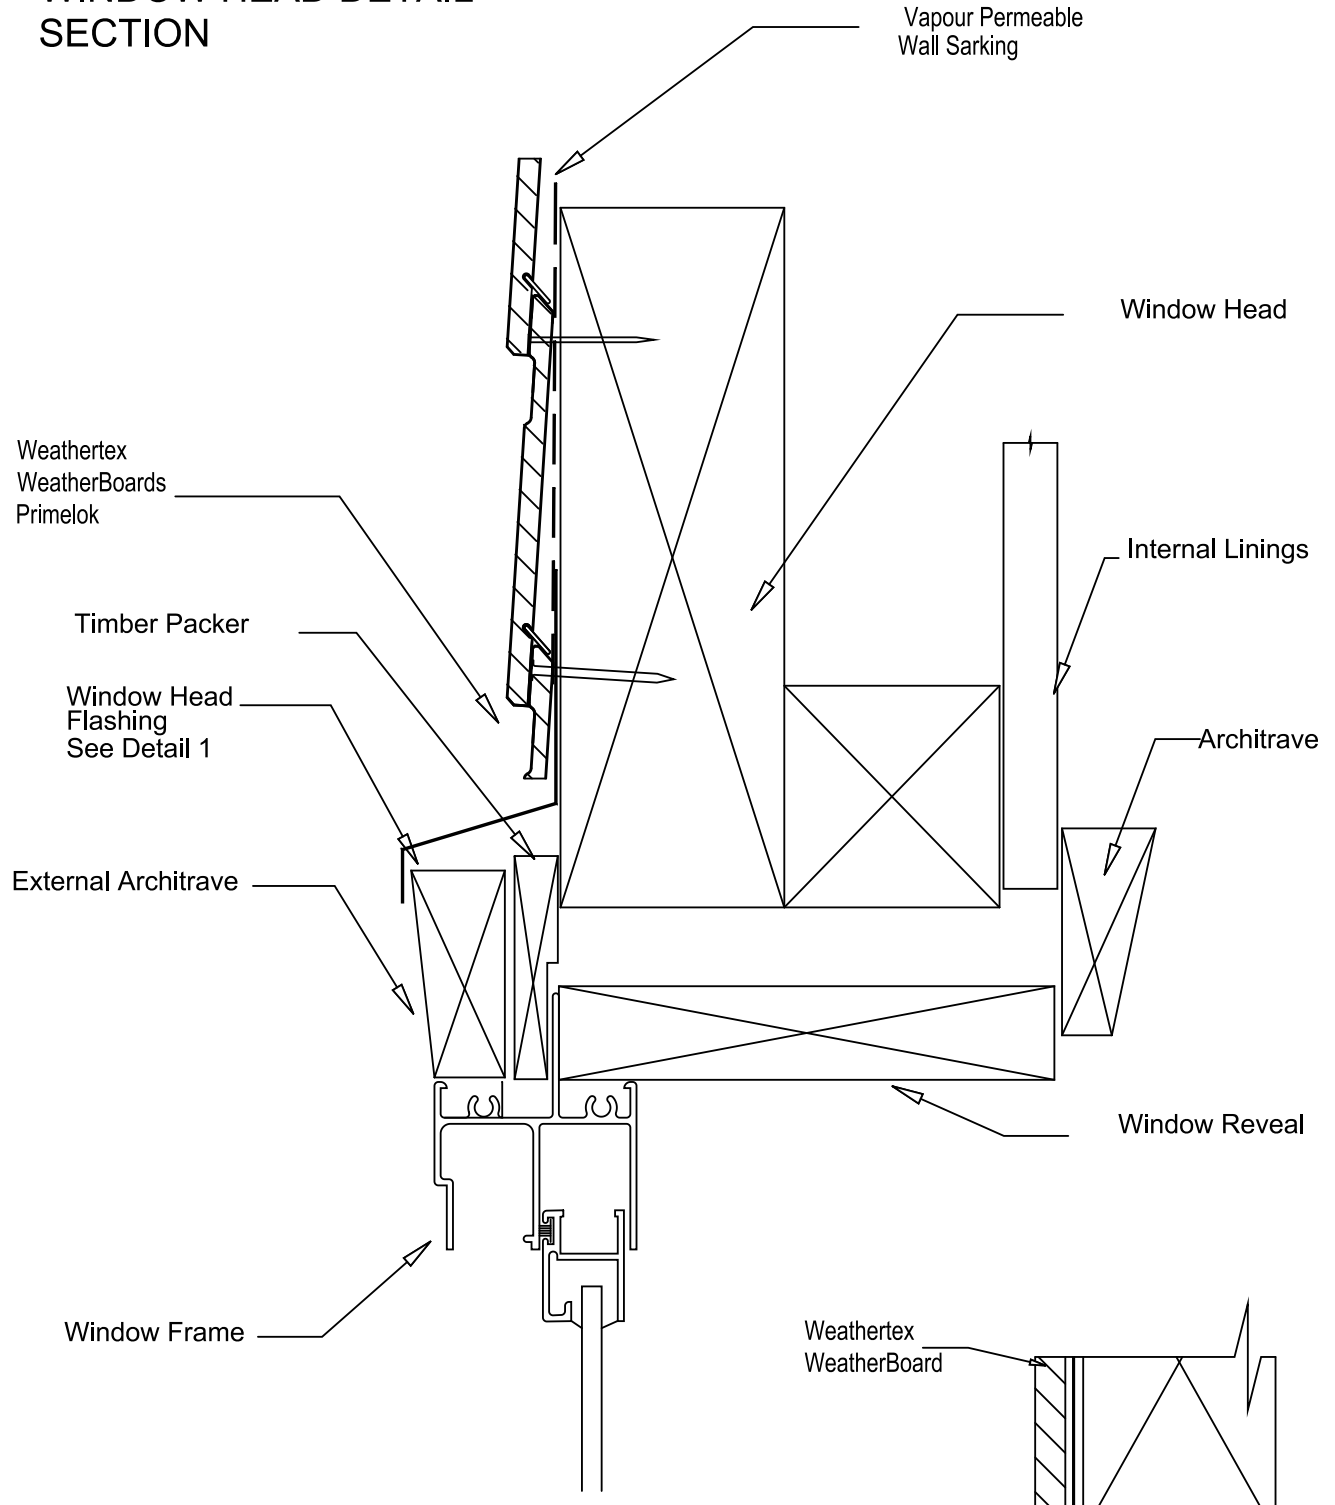

# WINDOW HEAD DETAIL SECTION

## WEATHERTEX PROFILES

- Primelok 200
- Shadowood
- Braidwood
- Federation

**WEATHERTEX**

Project Description  
**WBDF-9**

Drawing Name  
**WINDOW HEAD DETAIL**

**WeatherBoards  
Direct Fix Construction**

Drawn By  
Craig Harvey