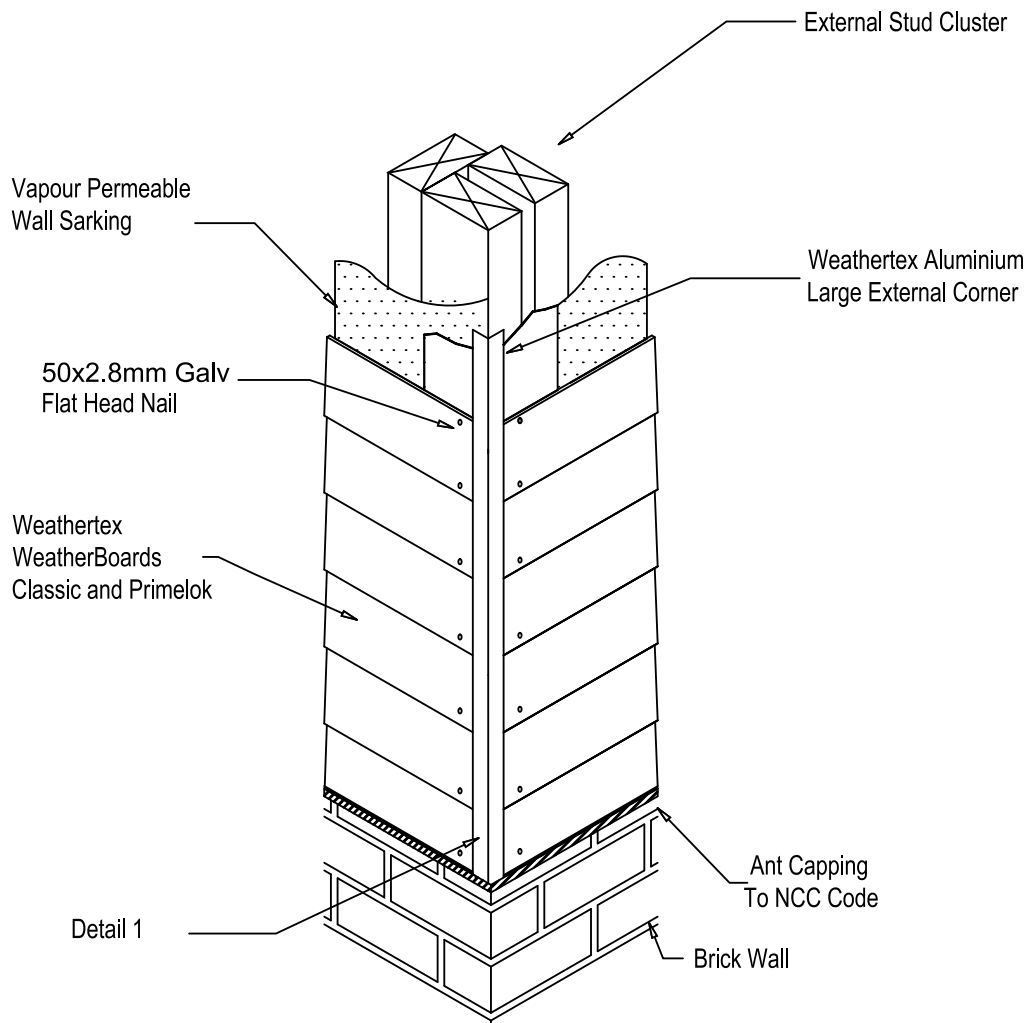

TRIMTEC LARGE EXTERNAL LF
ALUMINIUM CORNER
27x27

EXTERNAL CORNER DETAIL

Trimtec Large External LF
Aluminium Corner
27 x 27 mm

Detail 1

WEATHERTEX PROFILES

- Primelok 200
- Shadowood
- Braidwood
- Federation

WEATHERTEX

Project Description
WBDF-2

Drawing Name
LARGE EXTERNAL LF CORNER

**WeatherBoards
Direct Fix Construction**

Drawn By
Craig Harvey

Checked By
Dave Simpson

Date
01-05-2013

Scale
NTS