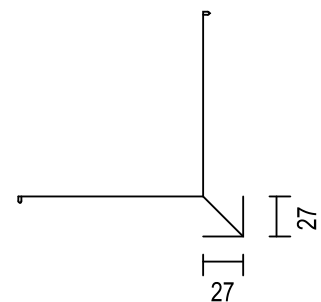

TRIMTEC LARGE EXTERNAL LF
ALUMINIUM CORNER
27x27

EXTERNAL CORNER DETAIL

Trimtec Large External LF
Aluminium Corner
27 x 27 mm

Detail 1

WEATHERTEX PROFILES

- Primelok 200
- Shadowood
- Braidwood
- Federation

WEATHERTEX

Project Description
WBDF-2

Drawing Name
LARGE EXTERNAL LF CORNER

**WeatherBoards
Direct Fix Construction**

Drawn By
Craig Harvey

Checked By
Dave Simpson

Date
01-05-2013

Scale
NTS