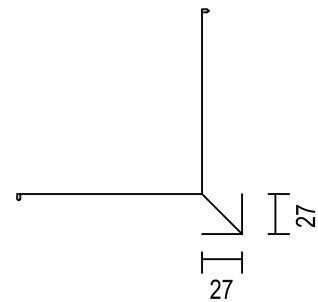

TRIMTEC LARGE EXTERNAL LF
ALUMINIUM CORNER
27x27 mm

Trimtec Large External LF
Aluminium Corner
27 x 27 mm

Detail 1

WEATHERTEX PROFILES

- Primelok 200
- Shadowood
- Braidwood
- Federation

WEATHERTEX

Project Description
WBDF-3

Drawing Name
LARGE EXTERNAL LF CORNER

**WeatherBoards
Direct Fix Construction**

Drawn By
Craig Harvey

Checked By
Dave Simpson

Date
23-01-2009

Scale
NTS

Amm No
A