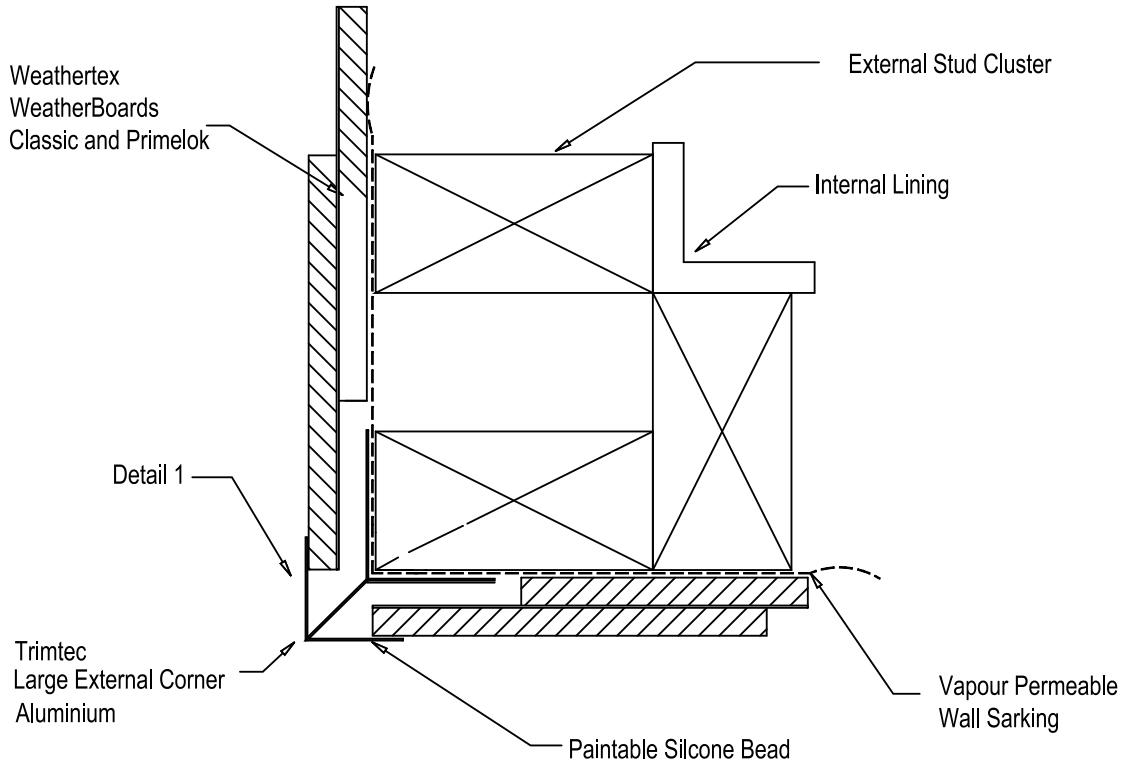

TRIMTEC LARGE EXTERNAL LF
ALUMINIUM CORNER
27x27 mm

Trimtec Large External LF
Aluminium Corner
27 x 27 mm

Detail 1

WEATHERTEX PROFILES

- Primelok 200
- Shadowood
- Braidwood
- Federation

WEATHERTEX

Project Description
WBDF-3

Drawing Name
LARGE EXTERNAL LF CORNER

**WeatherBoards
Direct Fix Construction**

Drawn By
Craig Harvey

Checked By
Dave Simpson

Date
23-01-2009

Scale
NTS

Amm No
A