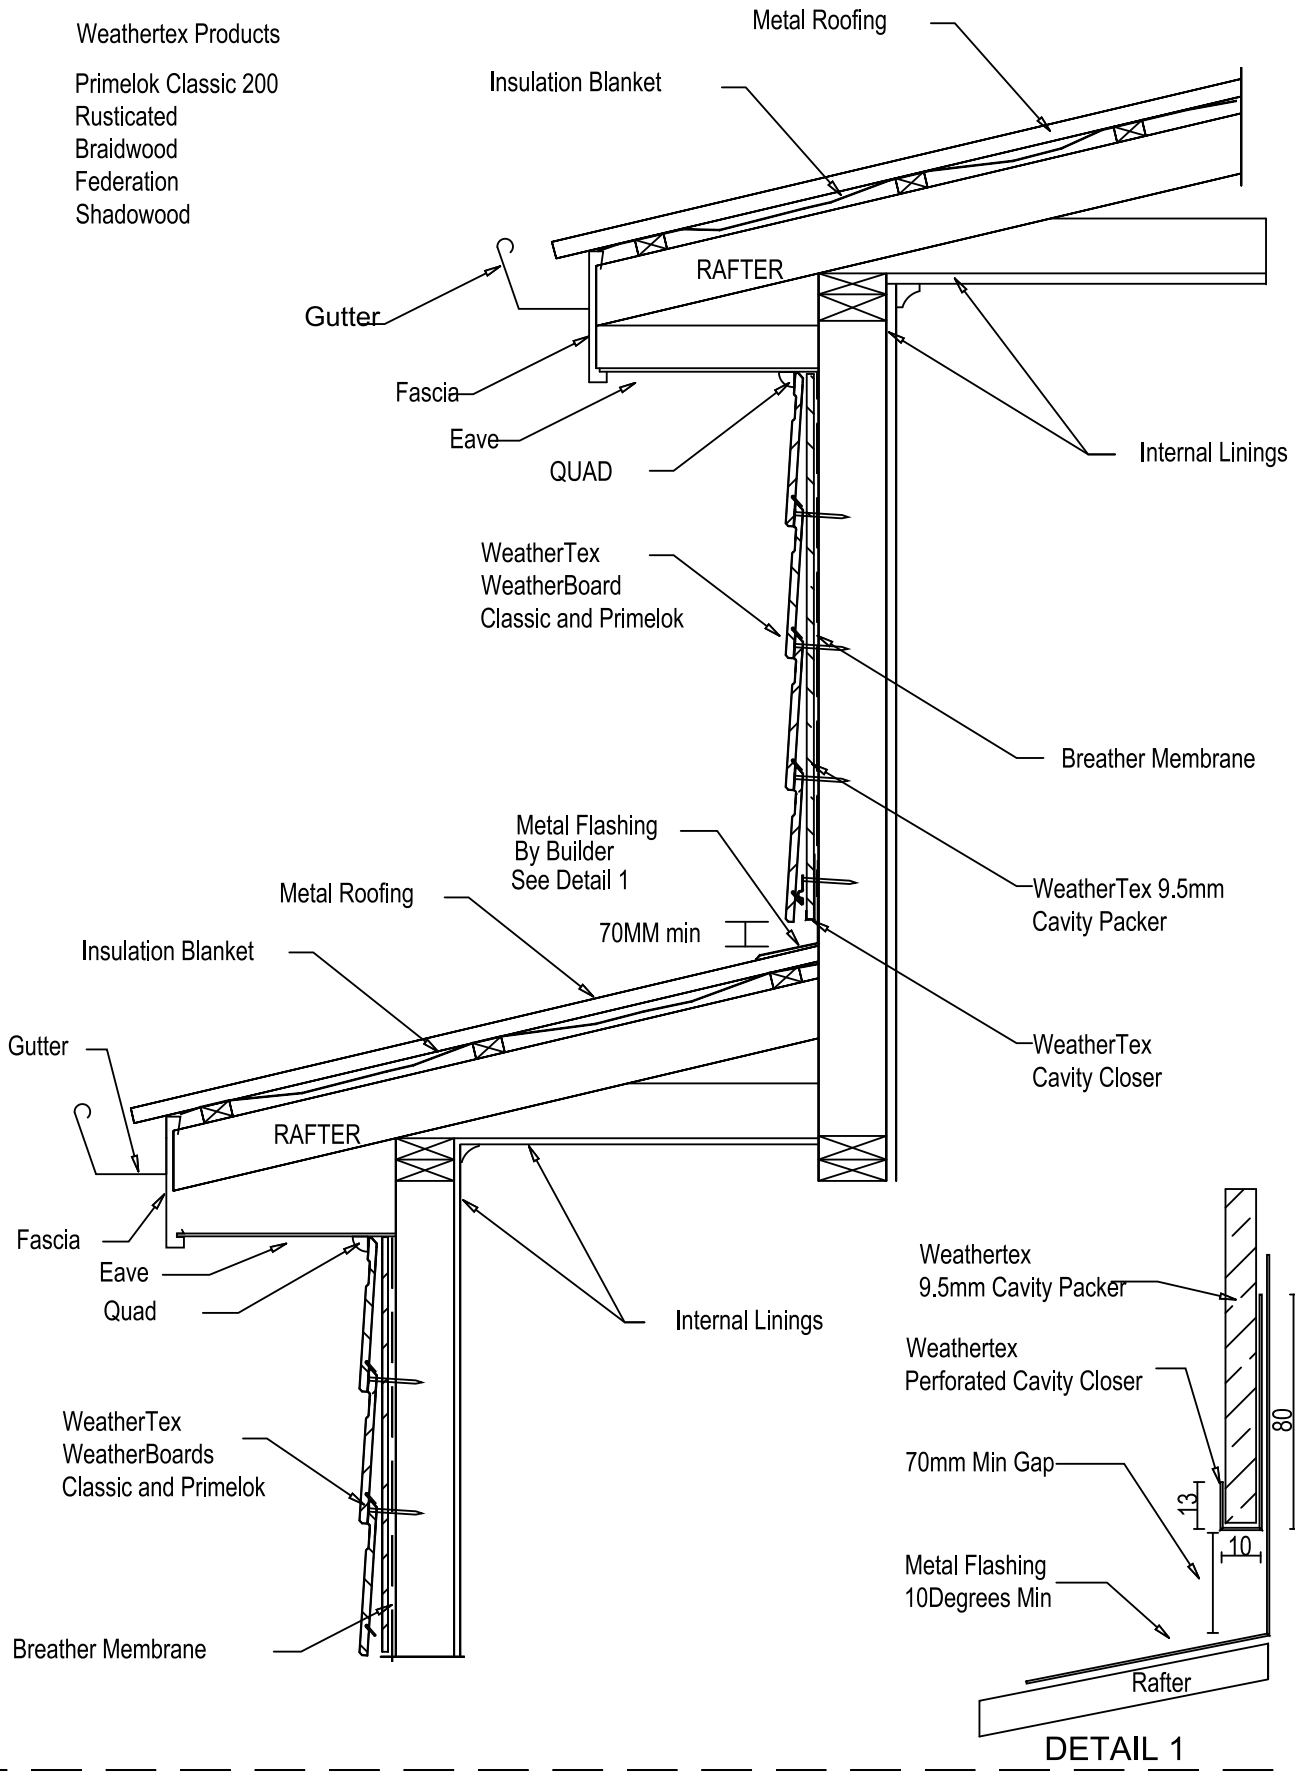

# WEATHERTEX WEATHERBOARDS WALL TO ROOF

WeatherTex Products

- Primelok Classic 200
- Rusticated
- Braidwood
- Federation
- Shadowood

**DETAIL 1**

**WEATHERTEX**

Project Description  
**WBCF-17**

Drawing Name  
**WEATHERBOARD WALL TO ROOF**

**WeatherBoards  
Cavity Fix Construction**

Drawn By  
Craig Harvey

Checked By  
Dave Simpson

Date  
**06-05-2013**

Scale  
**NTS**

Amn No  
**A**