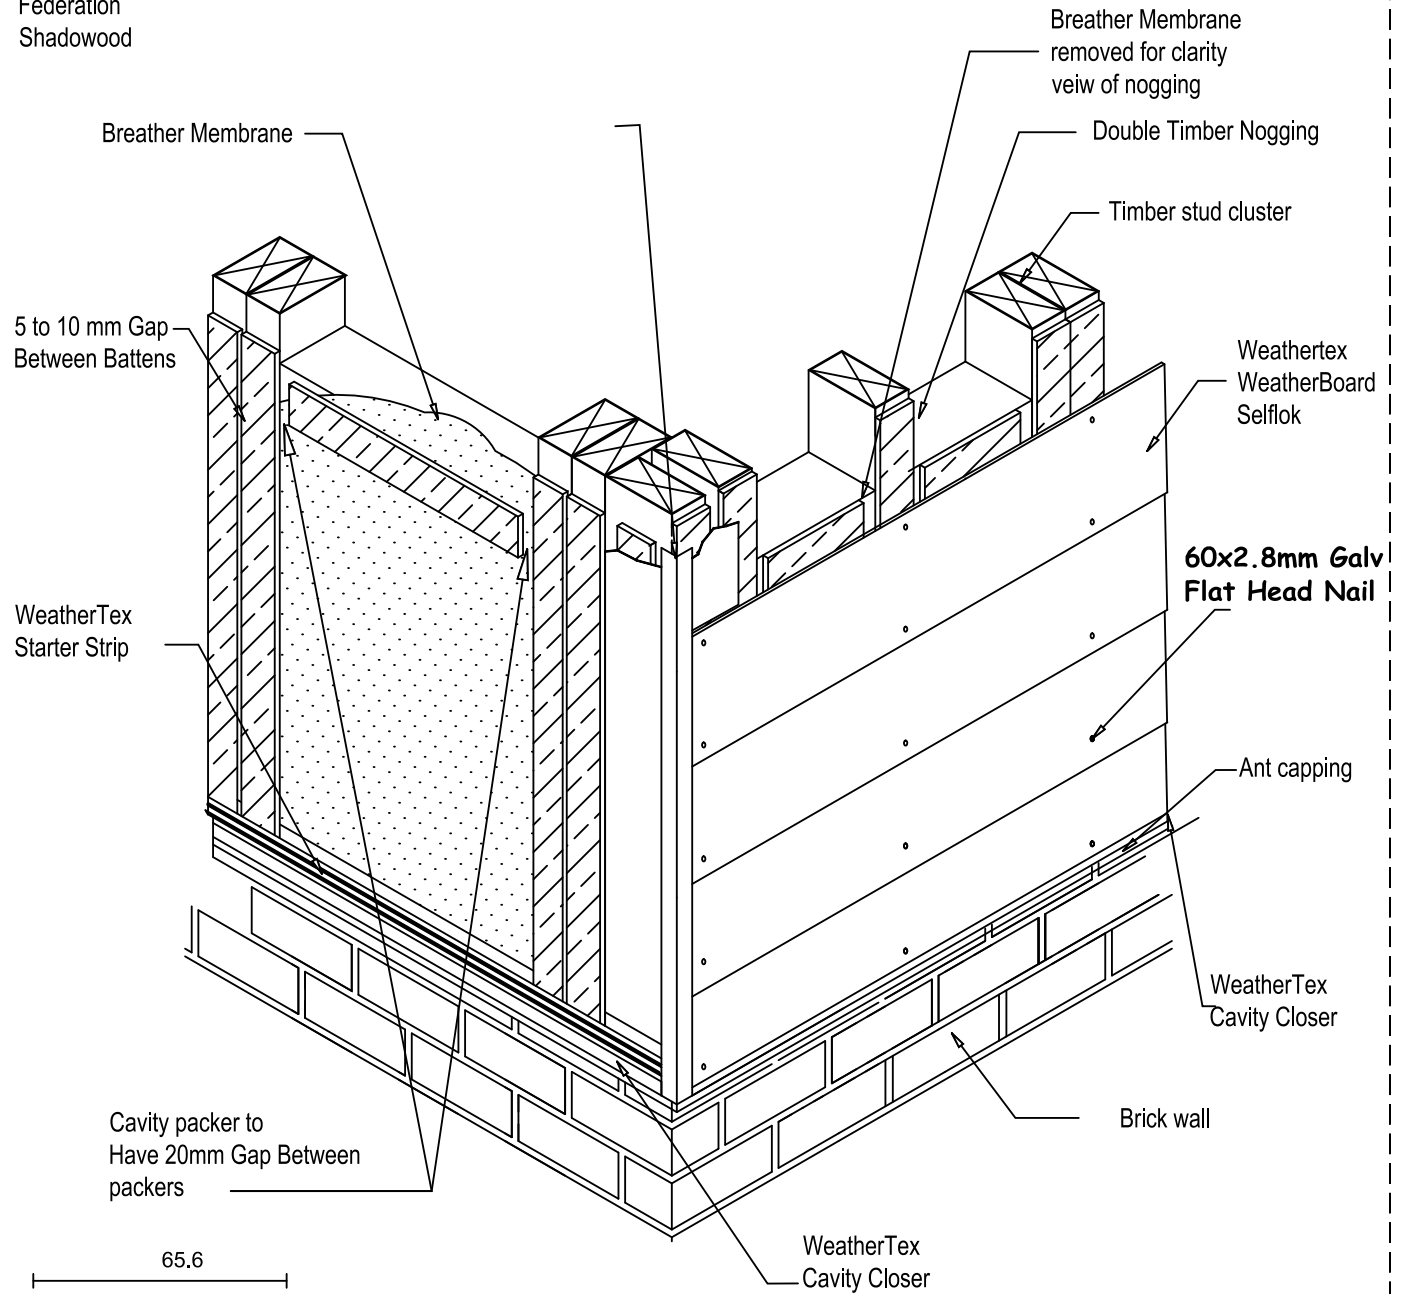

WeatherTex Products

Primerlok Classic 200  
Rusticated  
Braidwood  
Federation  
Shadowood

### EXTERNAL CORNER WITH WEATHERBOARD DETAIL

### EXTERNAL CORNER WITH WEATHERBOARD DETAIL

**WEATHERTEX**

Project Description  
**WBCF-18**

Drawing Name  
**EXTERNAL CORNER WITH WEATHERBOARD DETAIL**

**WeatherBoards  
Cavity Fix Construction**

Drawn By  
Craig Harvey